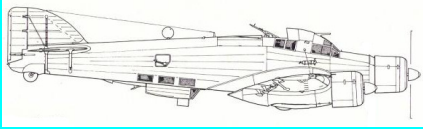

SM 79
Damned
Hunchback

SM 79
Damned
Hunchback

SM 79
Damned
Hunchback

SM 79
Damned
Hunchback

SM 79
Damned
Hunchback

SM 79
Damned
Hunchback

Resolution Draw: shuffle the indicated Resolution cards (Hit&Missed) and draw one card

Distance	AA	Torpedo
1	3H 1M	3H 1M
2	2H 1M	2H 1M
3	2H 2M	2H 2M
4	1H 3M	1 H 3M
5	1H 3M	-
6	-	-
7	-	-

Apply the modifier for each

Hit to SM:	2=add 1H	-
1=nothing	3=add 1H	range1-2-3
	4=remove 1M	range 1-2

SM 79
Damned
Hunchback

SM 79
Damned
Hunchback