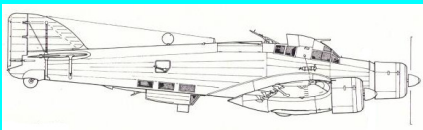

SM79

Damned Hunchback

The player is a SM 79 Damned Hunchback pilot and must hit with a torpedo an enemy ship.
Each turn the player plays a card
-If AA makes a Resolution Draw
- If Fly, Fighter, Waves or Sun follows the instructions;
then can try a Resolution Draw to sink the ship if in range, but only once!
Finally rotates the Distance card toward the ship, lowering it from 7; If Distance is beyond 1, attack fails.

SM 79
Damned
Hunchback

SM 79
Damned
Hunchback

SM 79
Damned
Hunchback

SM 79
Damned
Hunchback

SM 79
Damned
Hunchback

SM 79
Damned
Hunchback

SM 79
Damned
Hunchback

SM 79
Damned
Hunchback