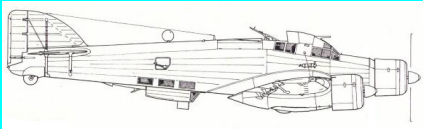

SM 79
Damned
Hunchback

SM 79
Damned
Hunchback

SM 79
Damned
Hunchback

SM 79
Damned
Hunchback

SM 79
Damned
Hunchback

SM 79
Damned
Hunchback

SM 79
Damned
Hunchback

SM 79
Damned
Hunchback

SM 79
Damned
Hunchback