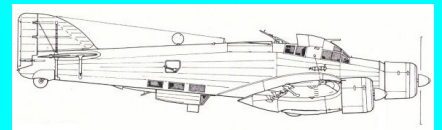

SM79

Damned Hunchback

The player is a SM 79 Damned Hunchback pilot and must hit with a torpedo an enemy ship.
Each turn the player plays a card
-If AA makes a Resolution Draw
- If Fly, Fighter, Waves or Sun follows the instructions;
then can try a Resolution Draw to sink the ship if in range, but only once!
Finally rotates the Distance card toward the ship, lowering it from 7; If Distance is beyond 1, attack fails.

SM 79
Damned
Hunchback

SM 79
Damned
Hunchback

SM 79
Damned
Hunchback

SM 79
Damned
Hunchback

SM 79
Damned
Hunchback

SM 79
Damned
Hunchback

SM 79
Damned
Hunchback

SM 79
Damned
Hunchback