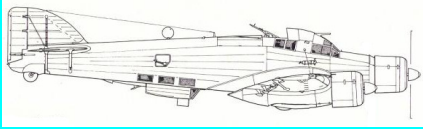

ADVANCE 1 DISTANCE

FLY

ADVANCE 1 DISTANCE

FLY

ADVANCE 1 DISTANCE

FIGHTER

MAKE 1 AA RESOLUTION DRAW
AGAINST SM79
AT DISTANCE 2
WITHOUT MODIFIERS

SUN

REMOVE 1 HIT FROM
NEXT AA RESOLUTION DRAW

H
9
9

H
9
9

H
9
9

M
9
S
S
E
D

M
9
S
S
E
D

M
9
S
S
E
D

Lumaca Games presents

SM79

Damned Hunchback

The player is a SM 79 Damned Hunchback pilot and must hit with a torpedo an enemy ship.
Each turn the player plays a card
-If AA makes a Resolution Draw
- If Fly, Fighter, Waves or Sun follows the instructions;
then can try a Resolution Draw to sink the ship if in range, but only once!
Finally rotates the Distance card toward the ship, lowering it from 7; If Distance is beyond 1, attack fails.